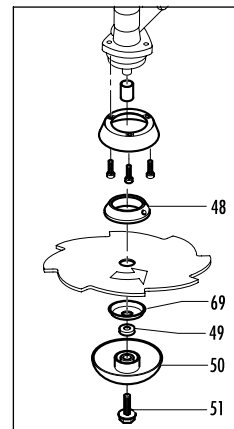

brand	MCCULLOCH

date	APR/03	SHEET 3/4

Model	Prefix
ELITE 3325	01

Product number
953900386

FIGURE 2