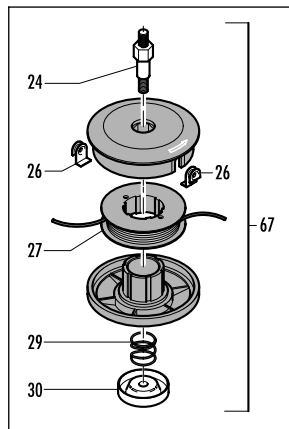

brand	MCCULLOCH

date	APR/03	SHEET 3/4

Model	Prefix
ELITE 3325	01

Product number
953900386

FIGURE 2